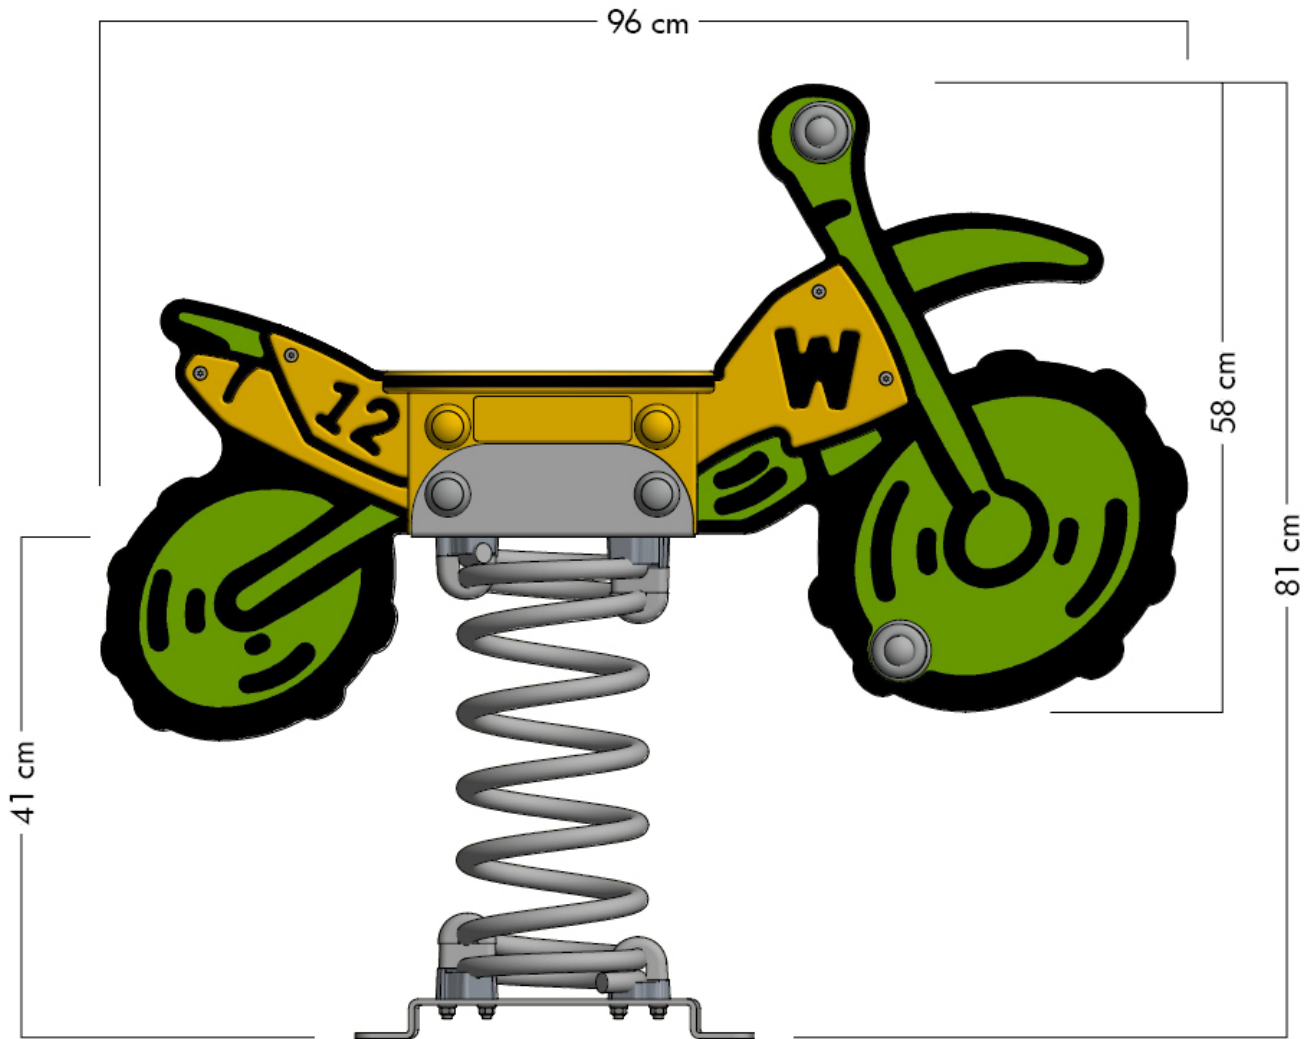

## WICKEY PRO DIRTBIKE CROSSEY

- Suitable for: 1 persons
- Age: from 3 years
- Seat height: 0,56 m
- Surface area: 0,25 m<sup>2</sup>
- Freefalling height: 0,56 m
- Safety area surface: 5,3 m<sup>2</sup>
- Safety mats required: 28

## MEASUREMENTS

## SAFETY AREA