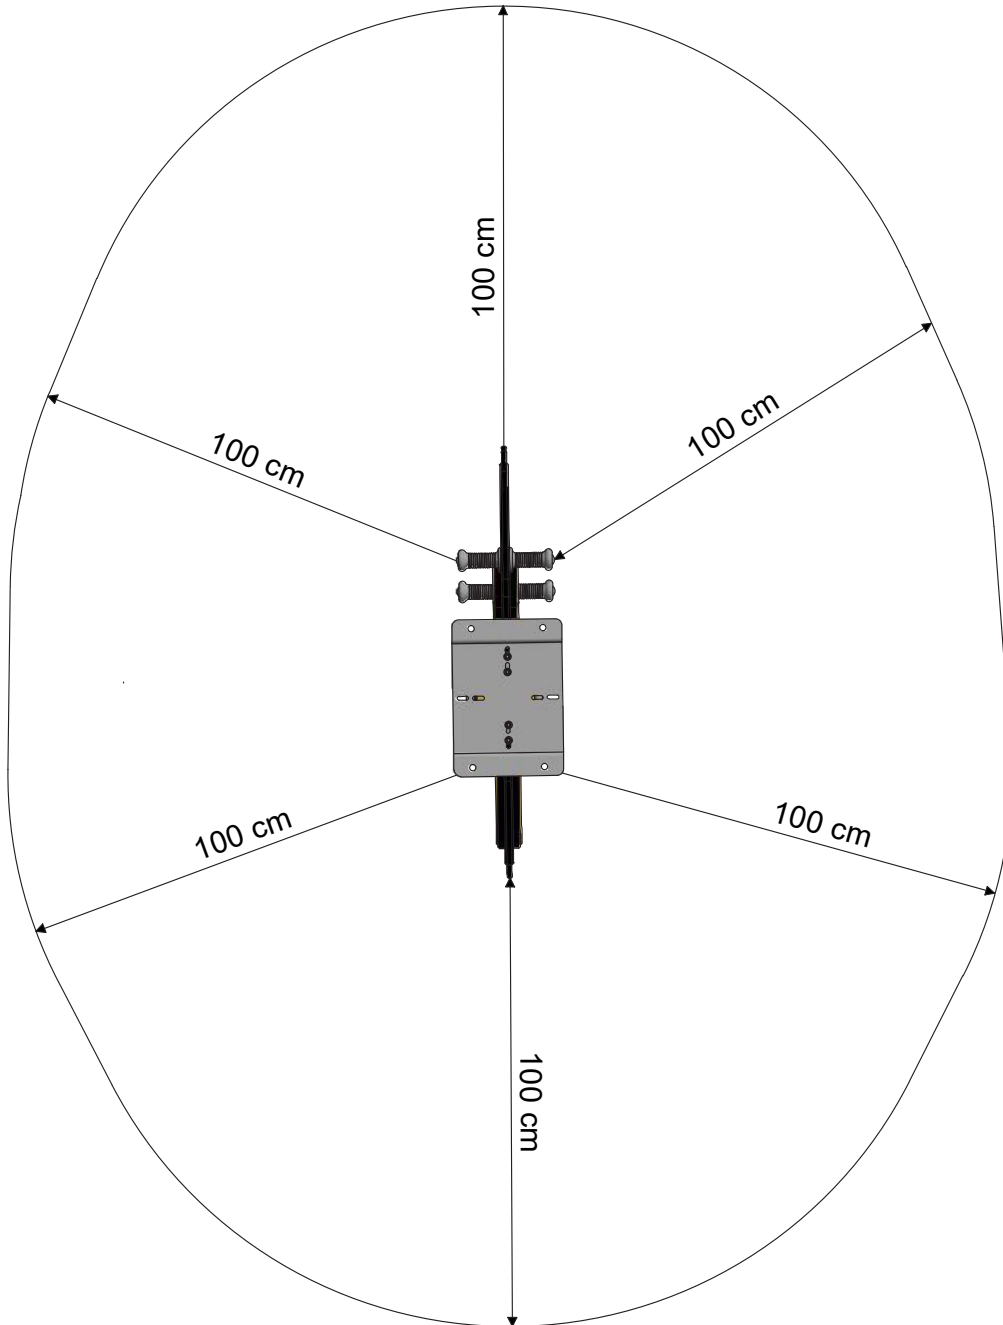

## WICKEY PRO DIRTBIKE CROSSEY

- Suitable for: 1 persons
- Age: from 3 years
- Seat height: 0,56 m
- Surface area: 0,25 m<sup>2</sup>
- Freefalling height: 0,56 m
- Safety area surface: 5,3 m<sup>2</sup>
- Safety mats required: 28

## MEASUREMENTS

## SAFETY AREA